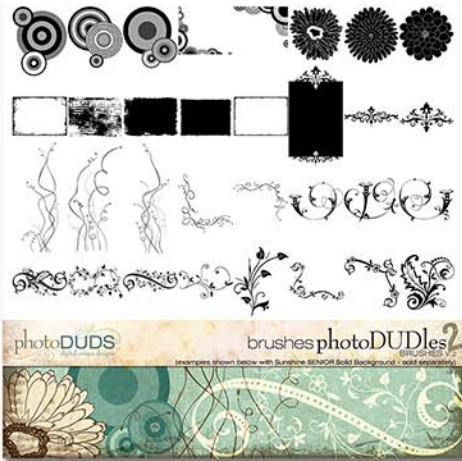

PRODUCTS included on this CD

CD contains:

Brushes:

- (3) Circle Clusters
- (3) Flowers
- (3) Squiggles
- (6) Frames
- (6) Corners
- (11) Ornamental

BONUS Overlay & Template*!

Created from brushes included on this DVD.

Brushes include CS2 ABR file as well as individual PNGs, to make brushes in older versions. Template is a layered TIF file (compatible with Photoshop v.7 and higher).

Each flower brush includes separate brushes for creating outlined effects, as shown here

Layered TIFs also included to help in alignment.

SAMPLE IDEAS using products on this CD

* Template includes Vector Smart Objects, allowing unlimited enlargement while retaining resolution. Vector Smart Objects are recognized by Photoshop CS2 and higher. A template is also included without the Vector Smart Objects for those using Photoshop CS or below and other software.